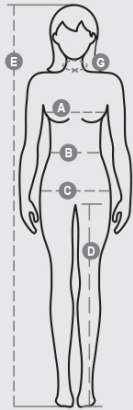

Professional - Tops

International sizes		XS	S	M	L	XL	XXL	3XL	
IT		38/40	42	44	46	48/50	52/54	56/58	
FR - ES		34/36	38	40	42	44/46	48/50	52/54	
DE		32/34	36	38	40	42/44	46/48	50/52	
UK		6/8	10	12	14	16/18	20/22	24/26	
Collar	(G) - cm	37	38	39	40	41	42	43	
	(G) - in	14½	15	15½	15¾	16	16½	17	
Bust	(A) - cm	80 - 84	86 - 88	90 - 92	94 - 96	99 - 104	107 - 112	115 - 120	
	(A) - in	31 - 32	33 - 34	35 - 36	37 - 38	39 - 41	42 - 44	45 - 47	
Waist	(B) - cm	62 - 66	68 - 70	72 - 74	76 - 78	81 - 86	89 - 94	97 - 104	
	(B) - in	24 - 25	26 - 27	28 - 29	30 - 31	32 - 33	35 - 37	38 - 40	
Hips	(C) - cm	88 - 92	94 - 96	98 - 100	102 - 104	107 - 112	115 - 120	123 - 128	
	(C) - in	34 - 35	36 - 38	38 - 39	40 - 41	42 - 44	45 - 47	48 - 50	
Height	(E) - cm	160/175				168/185			
	(E) - in	63/69				66/73			

cm = centimeters - in = inches

SCOPRI DI PIÙ, INQUADRA QUI